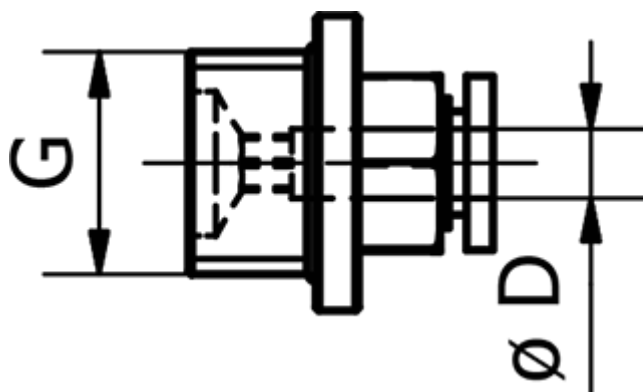

Article number: 58EPC402

Description: Fitting EPC402 Lige
Straight male, 1/4" tube diameter 4

Measures

D = 4
Thread = 1/4"